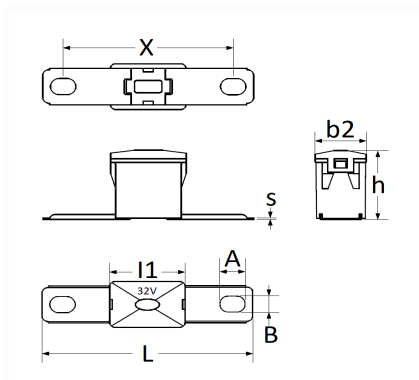

1 Allée des Bouleaux -F-95110 SANNOIS
 +33 (0)1 39 98 55 00
 info@restagraf.com

ASSORTMENT OF C TYPE MALE JAPANESE FUSES 20A → 120A

Item code	Number of References	Number of pieces	Conditioning
17997	8	8	BAG

Technical informations	
L	62 mm
I1	22.2 mm
b2	15 mm
h	21.5 mm
X	48 mm
s	0.4 mm
A	7.5 mm
B	5.4 mm
Intens.	20 → 120 A