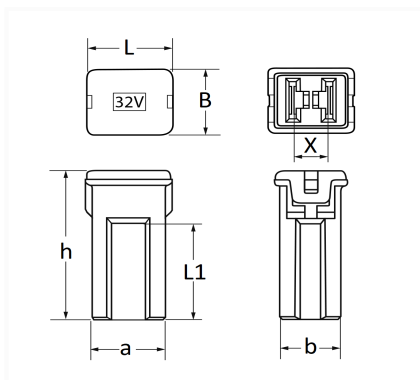

1 Allée des Bouleaux -F-95110 SANNOIS
 +33 (0)1 39 98 55 00
 info@restagraf.com

ASSORTMENT OF J TYPE FEMALE JAPANESE FUSES 20A → 80A

Item code	Number of References	Number of pieces	Conditioning
17994	9	9	BAG

Technical informations	
L	14.1 mm
B	12 mm
X	5.5 mm
h	27.2 mm
L1	17.5 mm
a	12.1 mm
b	10 mm