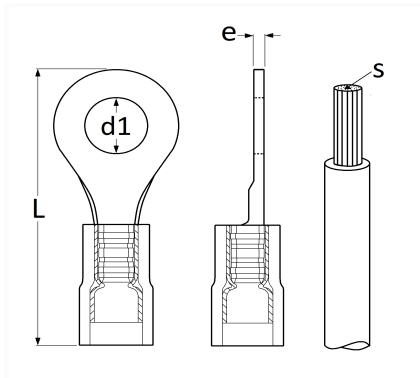

1 Allée des Bouleaux -F-95110 SANNOIS
 +33 (0)1 39 98 55 00
 info@restagraf.com

DOUBLE CRIMP PRE-INSULATED ROUND TERMINAL Ø 4 mm (0,3 → 1,5 mm²)

Item code	Number of References	Number of pieces	Conditioning
17993	1	20	BAG
225040	1	5	BLISTER
317993	1	100	BOX

Technical informations	
L	20.4 mm
d1	4.3 mm
e	0.75 mm
s	0.35 → 1.3 mm ²