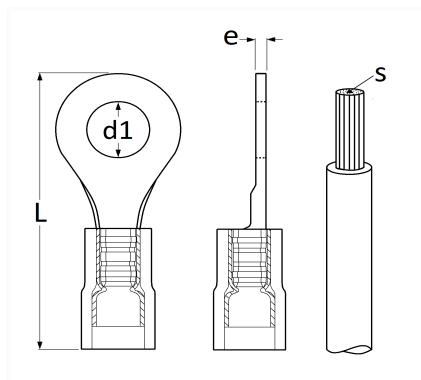

1 Allée des Bouleaux -F-95110 SANNOIS
 +33 (0)1 39 98 55 00
 info@restagraf.com

DOUBLE CRIMP PRE-INSULATED ROUND TERMINAL Ø 4 mm (0,3 → 1,5 mm²)

Item code	Number of References	Number of pieces	Conditioning
17993	1	20	BAG
225040	1	5	BLISTER
317993	1	100	BOX

Technical informations	
L	20.4 mm
d1	4.3 mm
e	0.75 mm
s	0.35 → 1.3 mm ²