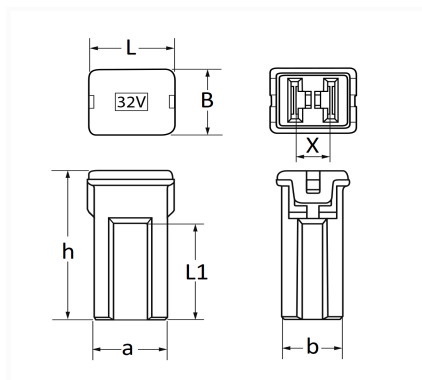

1 Allée des Bouleaux -F-95110 SANNOIS
 +33 (0)1 39 98 55 00
 info@restagraf.com

J-CASE TYPE FEMALE JAPANESE FUSE 50A

Item code	Number of References	Number of pieces	Conditioning
17155	1	2	BAG
225052	1	1	BLISTER

Technical informations	
L	14.1 mm
B	12 mm
X	5.5 mm
h	27.2 mm
L1	17.5 mm
a	12.1 mm
b	10 mm
Intens.	50 A

Manufacturer correspondence*			
AUDI	N91186305	CHEVROLET - DAEWOO	9609306050
CHEVROLET - DAEWOO	96390405	CHRYSLER - JEEP	6102078AA
CUPRA	N91186305	DAIHATSU	9004940047
DAIHATSU	9004940047000	FIAT	71768170
FORD Engineering number	F8SB14A094DA	FORD Finis	3819183