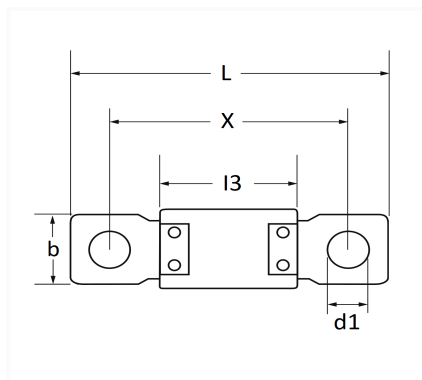

1 Allée des Bouleaux -F-95110 SANNOIS
 +33 (0)1 39 98 55 00
 info@restagraf.com

MEGA 32V FUSE 100A

Item code	Number of References	Number of pieces	Conditioning
17138	1	2	BAG
225086	1	1	BLISTER
317138	1	8	BOX

Technical informations	
L	68 mm
b	16.3 mm
X	50.9 mm
d1	8.5 mm
l3	29.2 mm
Intens.	100 A

Manufacturer correspondence*			
AUDI	N10525601	CHRYSLER - JEEP	11056190
FORD Engineering number	2W9314A094AA	JAGUAR	C2C19467
JAGUAR	LST8734AA	JAGUAR	T2H36052
LAND ROVER	LR080503	MERCEDES-BENZ	N000000000593
SEAT	N10525601	SKODA	N10525601