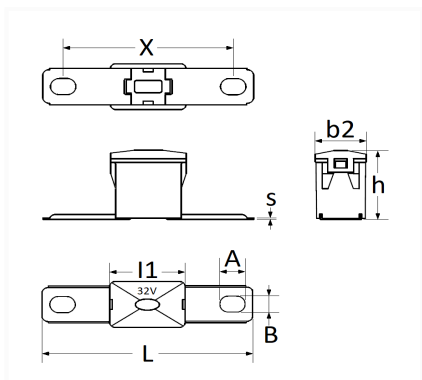

1 Allée des Bouleaux -F-95110 SANNOIS
 +33 (0)1 39 98 55 00
 info@restagraf.com

C TYPE MALE JAPANESE FUSE 120A

Item code	Number of References	Number of pieces	Conditioning
17127	1	2	BAG
225077	1	1	BLISTER

Technical informations	
L	62 mm
I1	22.2 mm
b2	15 mm
h	21.5 mm
X	48 mm
s	0.4 mm
A	7.5 mm
B	5.4 mm
Intens.	120 A

Manufacturer correspondence*	
LAND ROVER	YQF100260

* Non contractual information given as indication