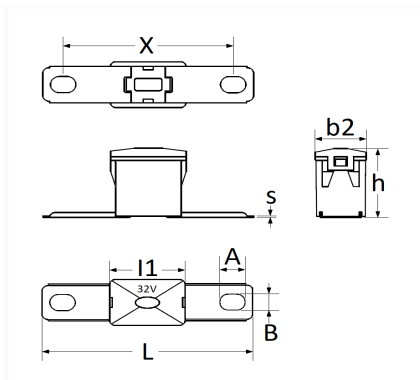

1 Allée des Bouleaux -F-95110 SANNOIS
 +33 (0)1 39 98 55 00
 info@restagraf.com

C TYPE MALE JAPANESE FUSE 20A

Item code	Number of References	Number of pieces	Conditioning
17120	1	2	BAG
225070	1	1	BLISTER

Technical informations	
L	62 mm
I1	22.2 mm
b2	15 mm
h	21.5 mm
X	48 mm
s	0.4 mm
A	7.5 mm
B	5.4 mm
Intens.	20 A