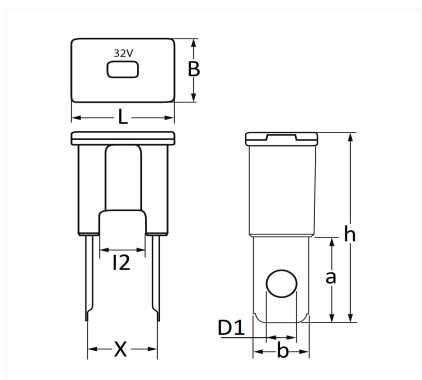

1 Allée des Bouleaux -F-95110 SANNOIS
 +33 (0)1 39 98 55 00
 info@restagraf.com

B TYPE MALE JAPANESE FUSE 50A

Item code	Number of References	Number of pieces	Conditioning
17111	1	2	BAG
225066	1	1	BLISTER

Technical informations	
L	22.2 mm
B	15.2 mm
h	45 mm
l2	10 mm
X	15 mm
D1	6.5 mm
b	12 mm
a	20.5 mm
Intens.	50 A

Manufacturer correspondence*			
HYUNDAI	9182333000	HYUNDAI	9182333200
KIA	K991021050	TOYOTA	9098208228