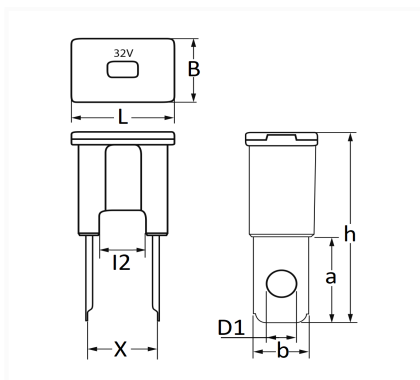

## B TYPE MALE JAPANESE FUSE 30A

Item code	Number of References	Number of pieces	Conditioning
17109	1	2	BAG
225064	1	1	BLISTER

Technical informations		
L		22.2 mm
B		15.2 mm
h		45 mm
l2		10 mm
X		15 mm
D1		6.5 mm
b		12 mm
a		20.5 mm
Intens.		30 A