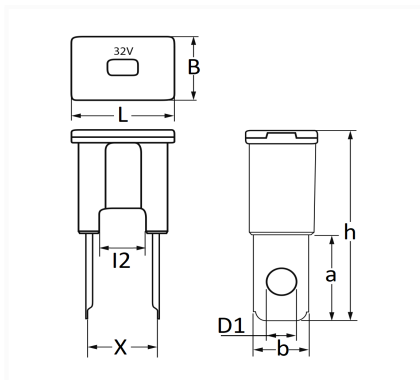

B TYPE MALE JAPANESE FUSE 20A

Item code	Number of References	Number of pieces	Conditioning
17108	1	2	BAG
225063	1	1	BLISTER

Technical informations	
L	22.2 mm
B	15.2 mm
h	45 mm
l2	10 mm
X	15 mm
D1	6.5 mm
b	12 mm
a	20.5 mm
Intens.	20 A