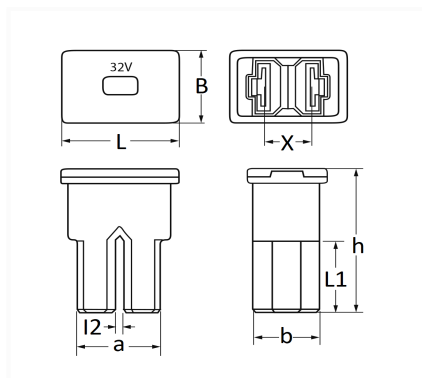

1 Allée des Bouleaux -F-95110 SANNOIS
 +33 (0)1 39 98 55 00
 info@restagraf.com

AS TYPE FEMALE JAPANESE FUSE 80A

| Item code | Number of References | Number of pieces | Conditioning |
|-----------|----------------------|------------------|--------------|
| 17106 | 1 | 2 | BAG |
| 225061 | 1 | 1 | BLISTER |

| Technical informations | |
|------------------------|---------|
| L | 22.2 mm |
| B | 15 mm |
| X | 9 mm |
| h | 30 mm |
| a | 15.7 mm |
| b | 12.5 mm |
| l2 | 1.5 mm |
| L1 | 15.1 mm |
| Intens. | 80 A |