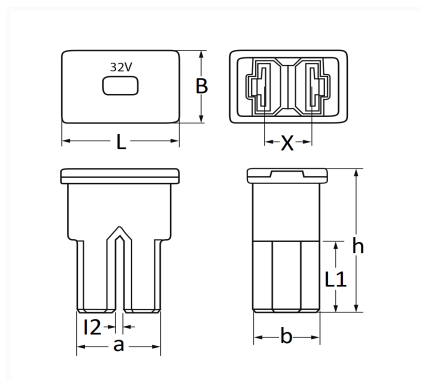

1 Allée des Bouleaux -F-95110 SANNOIS
 +33 (0)1 39 98 55 00
 info@restagraf.com

AS TYPE FEMALE JAPANESE FUSE 80A

Item code	Number of References	Number of pieces	Conditioning
17106	1	2	BAG
225061	1	1	BLISTER

Technical informations	
L	22.2 mm
B	15 mm
X	9 mm
h	30 mm
a	15.7 mm
b	12.5 mm
I2	1.5 mm
L1	15.1 mm
Intens.	80 A

Manufacturer correspondence*	
NISSAN	24370C9980

* Non contractual information given as indication