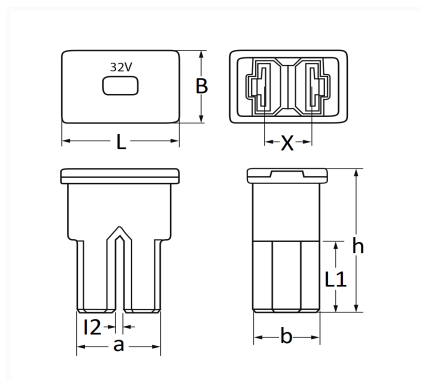

Technical informations	
L	22.2 mm
B	15 mm
X	9 mm
h	30 mm
a	15.7 mm
b	12.5 mm
I2	1.5 mm
L1	15.1 mm
Intens.	60 A

Manufacturer correspondence*			
CHEVROLET - DAEWOO	9609100060	DAIHATSU	9004982033
DAIHATSU	9004982033000	FORD Engineering number	91AG14A094EA
FORD Engineering number	XR8T14A094AA	FORD Finis	4238345
FORD Finis	6570394	MAZDA	1E0766763