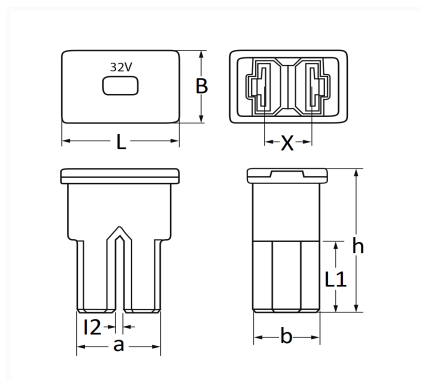

1 Allée des Bouleaux -F-95110 SANNOIS
 +33 (0)1 39 98 55 00
 info@restagraf.com

AS TYPE FEMALE JAPANESE FUSE 30A

Item code	Number of References	Number of pieces	Conditioning
17102	1	2	BAG
225057	1	1	BLISTER

Technical informations	
L	22.2 mm
B	15 mm
X	9 mm
h	30 mm
a	15.7 mm
b	12.5 mm
l2	1.5 mm
L1	15.1 mm
Intens.	30 A

Manufacturer correspondence*			
CHEVROLET - DAEWOO	9609100030	DAIHATSU	9004982030
DAIHATSU	9004982030000	HYUNDAI	9182614000
HYUNDAI	9182622000	ISUZU	8944686610
MAZDA	H11567099	MINI	MU840015
MITSUBISHI	MU840026	OPEL (GM) Catalog number	4702799