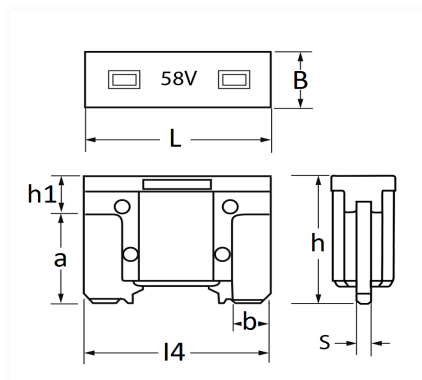

## PLATTE ZEKERING LP MINI 58V 10A

Item code	Number of References	Number of pieces	Conditioning
17065	1	5	

Technical informations	
L	10.9 mm
B	3.8 mm
h	8.8 mm
h1	2.6 mm
a	6.2 mm
b	2.2 mm
l4	10.9 mm
s	0.8 mm
Intens.	10 A