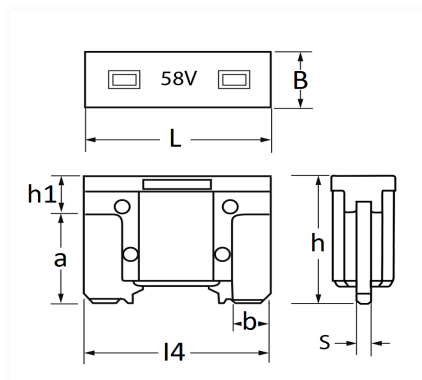

1 Allée des Bouleaux -F-95110 SANNOIS
 +33 (0)1 39 98 55 00
 info@restagraf.com

BLADE FUSE LP MINI 58V 2A

Item code	Number of References	Number of pieces	Conditioning
17060	1	5	BAG

Technical informations	
L	10.9 mm
B	3.8 mm
h	8.8 mm
h1	2.6 mm
a	6.2 mm
b	2.2 mm
l4	10.9 mm
s	0.8 mm
Intens.	2 A

Manufacturer correspondence*			
CHEVROLET - DAEWOO	19116041	OPEL (GM) Catalog number	4819106
OPEL Part number	19116041		

* Non contractual information given as indication