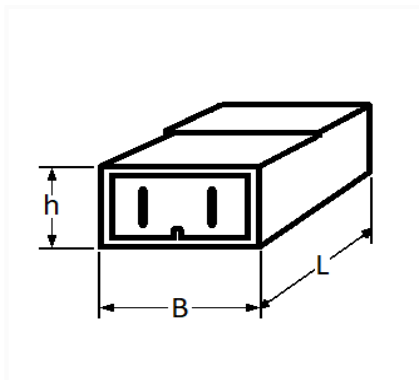

## STECKHÜLSE 2-POLIG 6,35

Item code	Number of References	Number of pieces	Conditioning
6982	1	2	BEUTEL

Technical informations	
L	32.2 mm
B	15.2 mm
h	12.4 mm

Materials
POLYAMID 66