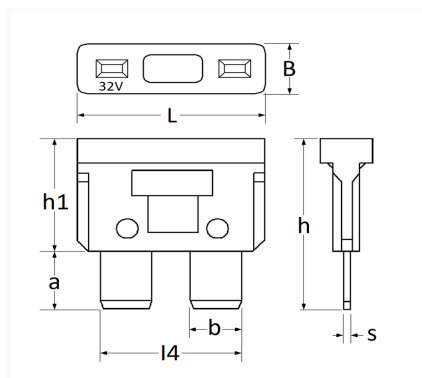

Technical informations		
L		19.1 mm
B		5.2 mm
h		19.3 mm
h1		12.8 mm
a		8.5 mm
b		5.2 mm
l4		14.2 mm
s		0.64 mm
Intens.		30 A

Materials
ZINK

Manufacturer correspondence*			
ALFA ROMEO	11055390	AUDI	N01713125