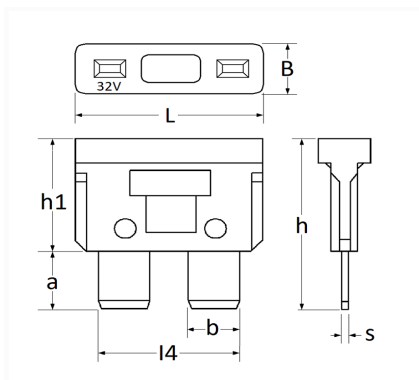

1 Allée des Bouleaux -F-95110 SANNOIS
 +33 (0)1 39 98 55 00
 info@restagraf.com

STANDARD BLADE FUSE 5A

Item code	Number of References	Number of pieces	Conditioning
6871	1	25	BAG
226871	1	5	BLISTER
306871	1	75	BOX

Technical informations		
L		19.1 mm
B		5.2 mm
h		19.3 mm
h1		12.8 mm
a		8.5 mm
b		5.2 mm
l4		14.2 mm
s		0.64 mm
Intens.		5 A

Materials
ZINC

Manufacturer correspondence*			
ALFA ROMEO	11054790	AUDI	N01713116