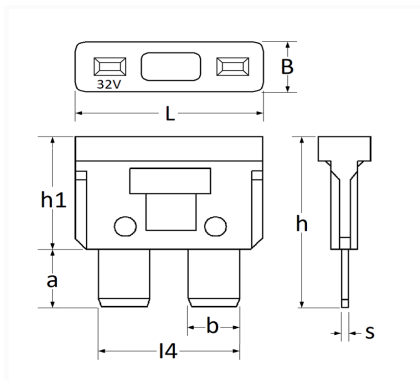

## STANDARD BLADE FUSE 2A

Item code	Number of References	Number of pieces	Conditioning
6869	1	25	BAG
226869	1	5	BLISTER
306869	1	75	BOX

Technical informations		
L		19.1 mm
B		5.2 mm
h		19.3 mm
h1		12.8 mm
a		8.5 mm
b		5.2 mm
l4		14.2 mm
s		0.64 mm
Intens.		2 A