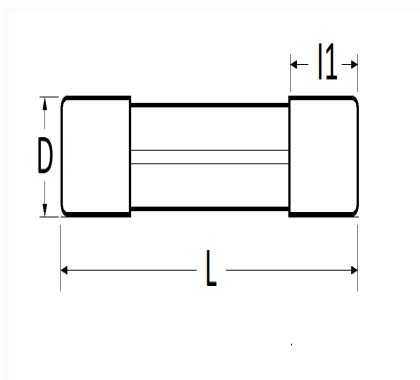

1 Allée des Bouleaux -F-95110 SANNOIS
 +33 (0)1 39 98 55 00
 info@restagraf.com

GLASSICHERUNG 5A 5 X 20 mm

Item code	Number of References	Number of pieces	Conditioning
6852	1	10	BEUTEL
226852	1	5	BLISTER

Technical informations	
L	20 mm
D	5 mm
l1	5.1 mm
Intens.	5 A

Manufacturer correspondence*	
TOYOTA	9098207008

* Non contractual information given as indication