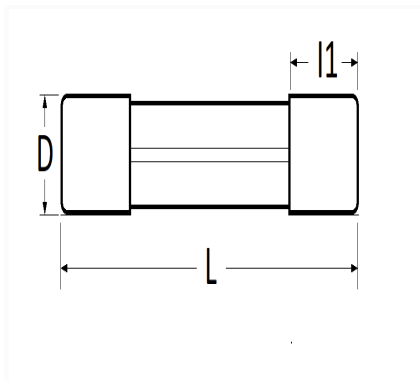

1 Allée des Bouleaux -F-95110 SANNOIS
 +33 (0)1 39 98 55 00
 info@restagraf.com

GLASS FUSE 10A 7 X 32 mm

Item code	Number of References	Number of pieces	Conditioning
6835	1	5	BAG

Technical informations	
L	32 mm
D	7 mm
l1	6.5 mm
Intens.	10 A