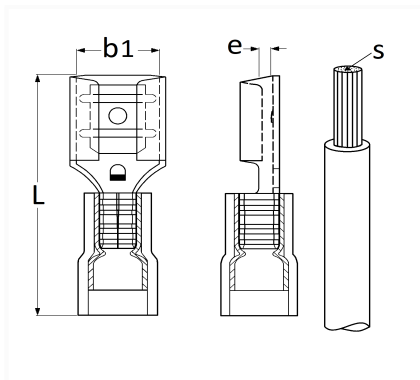

1 Allée des Bouleaux -F-95110 SANNOIS
 +33 (0)1 39 98 55 00
 info@restagraf.com

SIMPLE CRIMP FEMALE PRE-INSULATED FLAT TERMINAL 4,8 X 0,8 mm (1 → 2,5 mm²)

Item code	Number of References	Number of pieces	Conditioning
6622	1	35	BAG

Technical informations	
L	19 mm
b1	4.8 mm
e	0.8 mm
s	1 → 2.5 mm ²