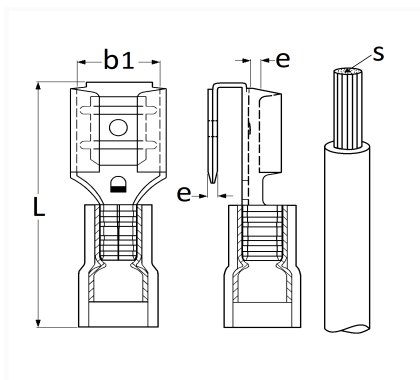

1 Allée des Bouleaux -F-95110 SANNOIS  
 +33 (0)1 39 98 55 00  
 info@restagraf.com

**SIMPLE CRIMP MIXED PRE-INSULATED FLAT TERMINAL 6,35 x 0,8 mm (1 → 2,5 mm<sup>2</sup>)**

Item code	Number of References	Number of pieces	Conditioning
6611	1	22	BAG

Technical informations	
L	22 mm
b1	6.4 mm
e	0.8 mm
s	1 → 2.5 mm <sup>2</sup>