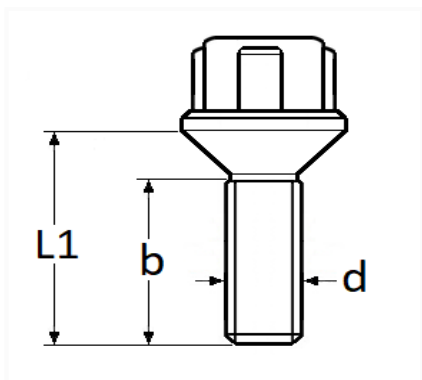

1 Allée des Bouleaux -F-95110 SANNOIS
 +33 (0)1 39 98 55 00
 info@restagraf.com

SET OF 4 ANTITHEFT WHEEL SCREWS (BLOC JANTE) M14-1.50 X 25 mm

Item code	Number of References	Number of pieces	Conditioning
188608	1	1	BOX

Technical informations	
L1	34.5 mm
b	25 mm
d	M14 x 1.50

Materials
STEEL