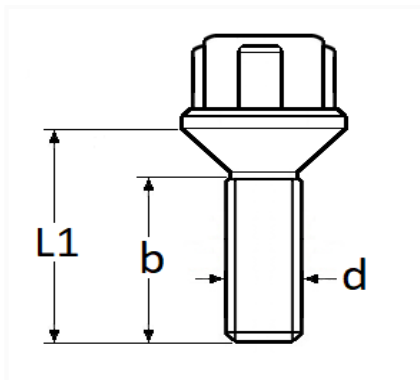

1 Allée des Bouleaux -F-95110 SANNOIS
 +33 (0)1 39 98 55 00
 info@restagraf.com

SET OF 4 ANTITHEFT WHEEL SCREWS (BLOC JANTE) M12-1.25 X 30 mm

Item code	Number of References	Number of pieces	Conditioning
188607	1	1	BOX

Technical informations	
L1	40.5 mm
b	30 mm
d	M12 x 1.25

Materials
STEEL