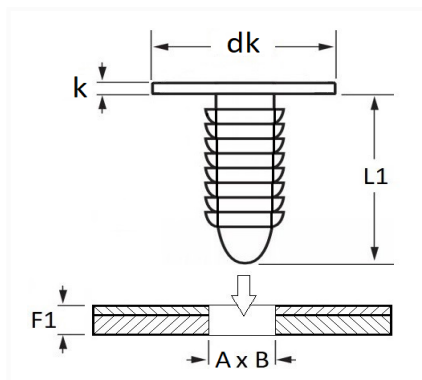

1 Allée des Bouleaux -F-95110 SANNOIS
 +33 (0)1 39 98 55 00
 info@restagraf.com

TRIM CLIP 8,2 X 8,2 mm WHEEL HOUSING COVER

Item code	Number of References	Number of pieces	Conditioning
130227	1	8	BAG

Technical informations	
dk	28 mm
k	2.85 mm
L1	16.45 mm
A	8.2 mm
B	8.2 mm
F1	3 → 4.5 mm