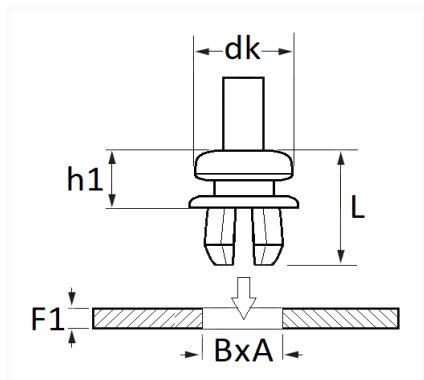

1 Allée des Bouleaux -F-95110 SANNOIS
 +33 (0)1 39 98 55 00
 info@restagraf.com

SHELF TIE BALL JOINT CLIP 7,2 X 7,2 / 0,5 → 0,7 mm

Item code	Number of References	Number of pieces	Conditioning
130178	1	6	BAG

Technical informations	
dk	13 mm
h1	7 mm
L	14 mm
B	7.2 mm
A	7.2 mm
F1	0.6 → 0.7 mm

Materials
POLYAMIDE 66

Manufacturer correspondence*	
RENAULT	799651800R

* Non contractual information given as indication