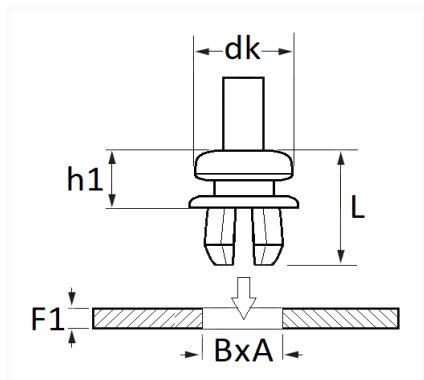

1 Allée des Bouleaux -F-95110 SANNOIS  
 +33 (0)1 39 98 55 00  
 info@restagraf.com

SHELF TIE BALL JOINT CLIP 7,2 X 7,2 / 0,5 → 0,7 mm

Item code	Number of References	Number of pieces	Conditioning
130178	1	6	BAG

Technical informations	
dk	13 mm
h1	7 mm
L	14 mm
B	7.2 mm
A	7.2 mm
F1	0.6 → 0.7 mm

<b>Materials</b>
POLYAMIDE 66

<b>Manufacturer correspondence*</b>	
RENAULT	799651800R

\* Non contractual information given as indication