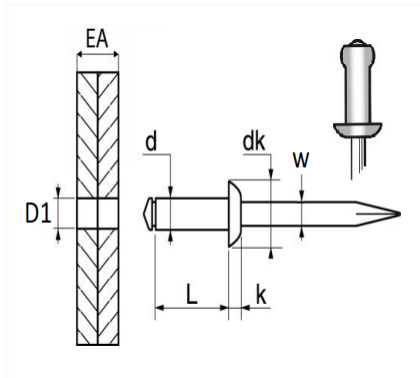

1 Allée des Bouleaux -F-95110 SANNOIS
 +33 (0)1 39 98 55 00
 info@restagraf.com

MULTIGRIP RIVET WITH GROMMET Ø 4 x 15 mm

Item code	Number of References	Number of pieces	Conditioning
11306	1	4	BAG

Technical informations	
d	5 mm
L	14 mm
dk	14 mm
k	2.7 mm
w	2.27 mm
EA	2 → 6 mm
D1	5.3 → 5.4 mm

Materials
ALUMINIUM & POLYAMIDE

Manufacturer correspondence*			
NISSAN	96048AX600	RENAULT	265Z90142R

* Non contractual information given as indication