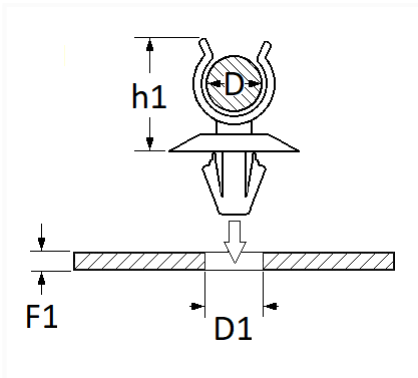

1 Allée des Bouleaux -F-95110 SANNOIS  
 +33 (0)1 39 98 55 00  
 info@restagraf.com

**BONNET CRUTCH ROD CLIP Ø 6 → 8 mm**

Item code	Number of References	Number of pieces	Conditioning
10564	1	6	BAG

Technical informations	
D	6 → 8 mm
h1	15.3 mm
D1	6.7 mm
F1	0.7 → 3 mm

<b>Materials</b>
POLYAMIDE 66

Manufacturer correspondence*			
OPEL (GM) Catalog number	4419632	OPEL Part number	93197731

Manufacturer correspondence\*

RENAULT

7703079870

\* Non contractual information given as indication