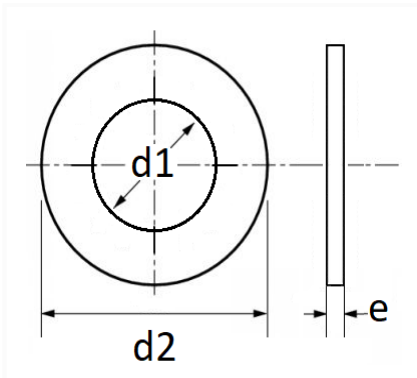

1 Allée des Bouleaux -F-95110 SANNOIS
 +33 (0)1 39 98 55 00
 info@restagraf.com

DRAIN PLUG GASKET Ø 14 X 22 X 2 mm FLAT ALUMINIUM ALLOY

Item code	Number of References	Number of pieces	Conditioning
7459	1	10	BAG
40875	1	100	BOX
227459	1	2	BLISTER