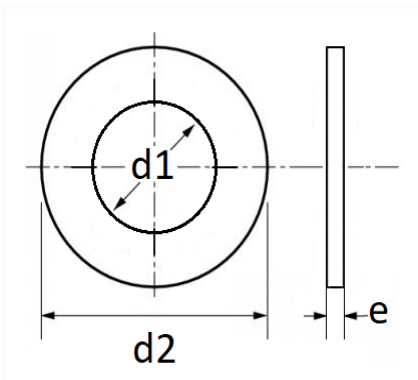

1 Allée des Bouleaux -F-95110 SANNOIS
 +33 (0)1 39 98 55 00
 info@restagraf.com

DRAIN PLUG GASKET Ø 14 X 22 X1,52 mm FLAT COPPER

Item code	Number of References	Number of pieces	Conditioning
7458	1	10	BAG
227458	1	2	BLISTER

Technical informations	
d1	14 mm
d2	22 mm
e	1.5 mm

Materials
COPPER

Manufacturer correspondence*			
MITSUBISHI	MN128168	MITSUBISHI	MN195854

Manufacturer correspondence*

SUBSTITUTABLE FOR SAAB	8718439	SUBSTITUTABLE FOR SAAB	9132937
---------------------------	---------	---------------------------	---------