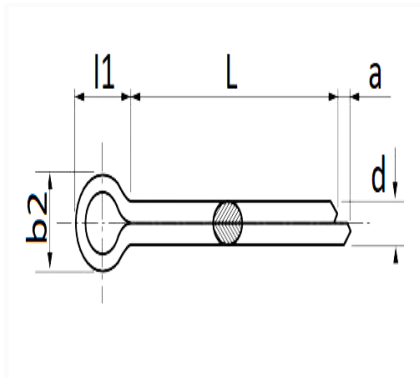

1 Allée des Bouleaux -F-95110 SANNOIS
 +33 (0)1 39 98 55 00
 info@restagraf.com

SPLIT COTTER PIN Ø 6 X 70 mm DIN 94

Item code	Number of References	Number of pieces	Conditioning
965	1	15	BAG
40516	1	50	BOX

Technical informations	
L	68.75 → 71.25 mm
b2	10.3 → 11.8 mm
l1	12.6 mm
d	5.7 → 5.9 mm
a	2 → 4 mm

Materials
STEEL