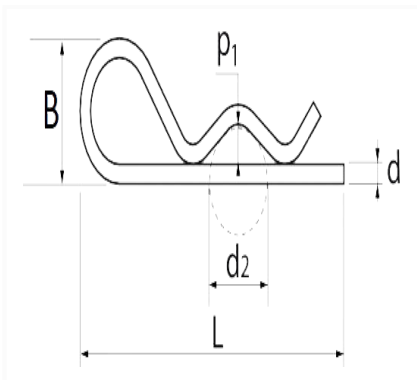

BETASTIFT Ø 3 mm

Item code	Number of References	Number of pieces	Conditioning
944	1	15	BEUTEL

Technical informations	
L	58 mm
B	20 mm
d	3 mm
p1	3 mm
d2	10 à 15 mm

Materials

STAHL