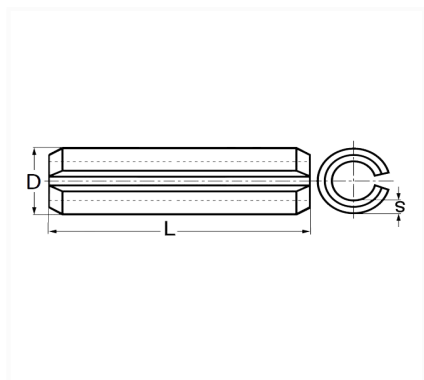

1 Allée des Bouleaux -F-95110 SANNOIS
 +33 (0)1 39 98 55 00
 info@restagraf.com

SPRING PIN Ø 6 X 46 mm DOOR HINGE

Item code	Number of References	Number of pieces	Conditioning
939	1	8	BAG

Technical informations	
L	46 mm
D	6.5 mm
s	1 mm