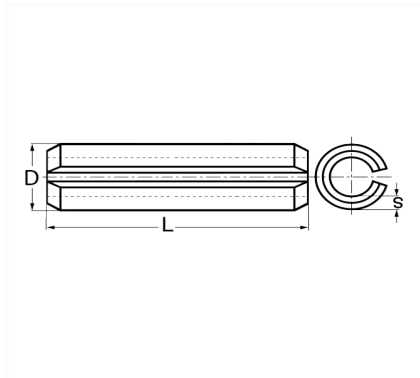

1 Allée des Bouleaux -F-95110 SANNOIS
 +33 (0)1 39 98 55 00
 info@restagraf.com

SPRING PIN Ø 8 X 90 mm DOOR HINGE

Item code	Number of References	Number of pieces	Conditioning
932	1	8	BAG

Technical informations	
L	90 mm
D	8.4 mm
s	1 mm