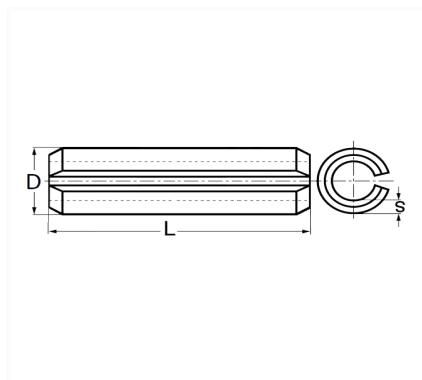

1 Allée des Bouleaux -F-95110 SANNOIS
 +33 (0)1 39 98 55 00
 info@restagraf.com

SPRING PIN Ø 8 X 90 mm DOOR HINGE

Item code	Number of References	Number of pieces	Conditioning
932	1	8	BAG

Technical informations	
L	90 mm
D	8.4 mm
s	1 mm