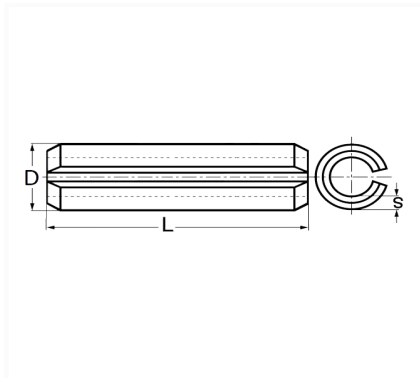

1 Allée des Bouleaux -F-95110 SANNOIS  
 +33 (0)1 39 98 55 00  
 info@restagraf.com

**SPRING PIN Ø 6,2 X 40 mm DOOR HINGE**

Item code	Number of References	Number of pieces	Conditioning
922	1	22	BAG

Technical informations	
L	40 mm
D	6.3 mm
s	1 mm