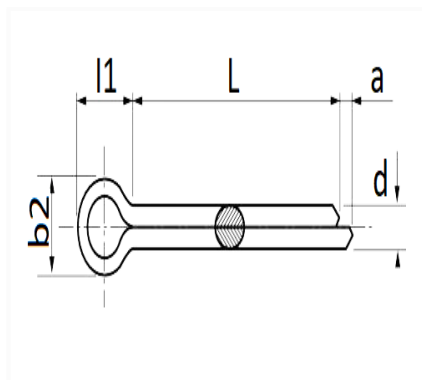

1 Allée des Bouleaux -F-95110 SANNOIS
 +33 (0)1 39 98 55 00
 info@restagraf.com

SPLIT COTTER PIN Ø 3,5 X 40 mm DIN 94

Item code	Number of References	Number of pieces	Conditioning
906	1	70	BAG
40512	1	200	BOX

Technical informations	
L	38.75 → 41.25 mm
b2	5.1 → 5.8 mm
l1	7 mm
d	3 → 3.2 mm
a	1.6 → 3.2 mm

Materials
STEEL

Manufacturer correspondence*			
PEUGEOT / CITROËN	696715	RENAULT	1089035402

* Non contractual information given as indication