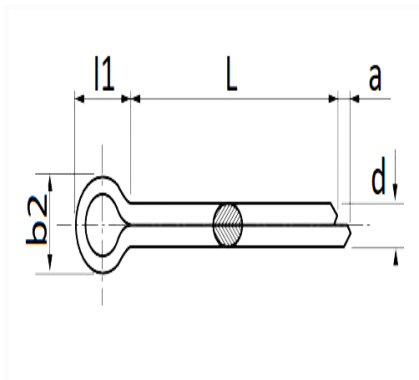

1 Allée des Bouleaux -F-95110 SANNOIS
 +33 (0)1 39 98 55 00
 info@restagraf.com

SPLITPEN Ø 3,5 X 40 mm DIN 94

Item code	Number of References	Number of pieces	Conditioning
906	1	70	
40512	1	200	

Technical informations	
L	38.75 → 41.25 mm
b2	5.1 → 5.8 mm
l1	7 mm
d	3 → 3.2 mm
a	1.6 → 3.2 mm

Materials
STAAL

Manufacturer correspondence*			
PEUGEOT / CITROËN	696715	RENAULT	1089035402

* Non contractual information given as indication