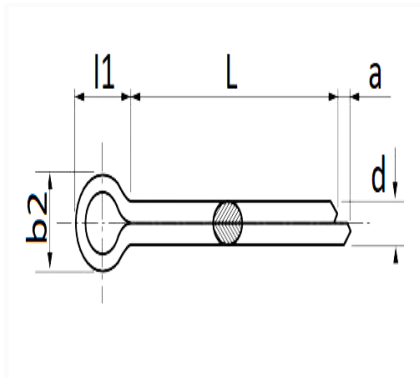

1 Allée des Bouleaux -F-95110 SANNOIS  
 +33 (0)1 39 98 55 00  
 info@restagraf.com

SPLITPEN Ø 3 X 40 mm DIN 94

Item code	Number of References	Number of pieces	Conditioning
905	1	90	
220905	1	52	

Technical informations	
L	38.75 → 41.25 mm
b2	5.1 → 5.8 mm
l1	6.4 mm
d	2.7 → 2.9 mm
a	1.6 → 3.2 mm

Materials
STAAL

Manufacturer correspondence*			
PEUGEOT / CITROËN	696808	PEUGEOT / CITROËN	696828

Manufacturer correspondence\*

RENAULT

1089030402

\* Non contractual information given as indication

---