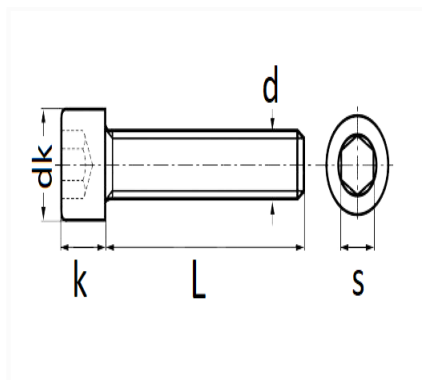

1 Allée des Bouleaux -F-95110 SANNOIS
 +33 (0)1 39 98 55 00
 info@restagraf.com

MASCHINENSCHRAUBE INNENSECHSKANT 8.8 ZN ROH M6-1.00 X 20 mm DIN 912

Item code	Number of References	Number of pieces	Conditioning
886	1	25	BEUTEL
220886	1	12	BLISTER

Technical informations	
dk	10 mm
k	6 mm
s	5 mm
L	20 mm
d	M6 x 1.00

Materials
STAHL 8.8

Manufacturer correspondence*	
PEUGEOT / CITROËN	6913J1

* Non contractual information given as indication