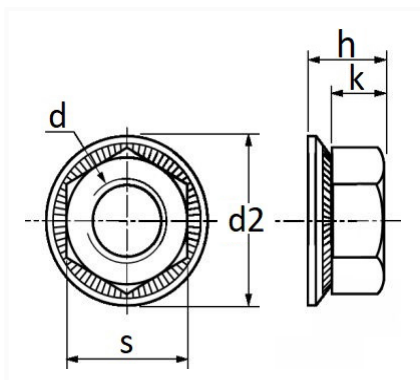

1 Allée des Bouleaux -F-95110 SANNOIS
 +33 (0)1 39 98 55 00
 info@restagraf.com

TWOLOCK NUT M8-1.25 NF E25-415

Item code	Number of References	Number of pieces	Conditioning
874	1	15	BAG
228385	1	5	BLISTER

Technical informations	
s	13 mm
k	6.5 mm
h	9.3 mm
d	M8 x 1.25
d2	22.25 mm

Materials
CLASS 8 STEEL

Manufacturer correspondence*	
PEUGEOT / CITROËN	693631

* Non contractual information given as indication