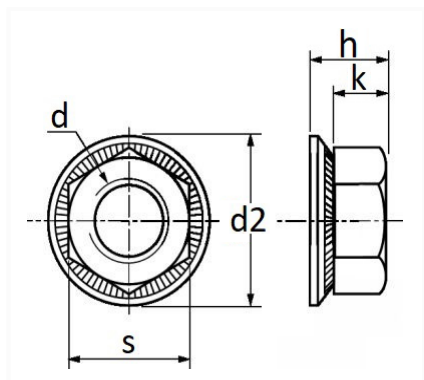

1 Allée des Bouleaux -F-95110 SANNOIS
 +33 (0)1 39 98 55 00
 info@restagraf.com

TWOLOCK NUT M6-1.00 NF E25-415

Item code	Number of References	Number of pieces	Conditioning
873	1	30	BAG
228384	1	5	BLISTER

Technical informations	
s	10 mm
k	4.9 mm
h	7.3 mm
d	M6 x 1.00
d2	18.2 mm

Materials
CLASS 8 STEEL

Manufacturer correspondence*			
RENAULT	7703033030	RENAULT	7703033036

* Non contractual information given as indication