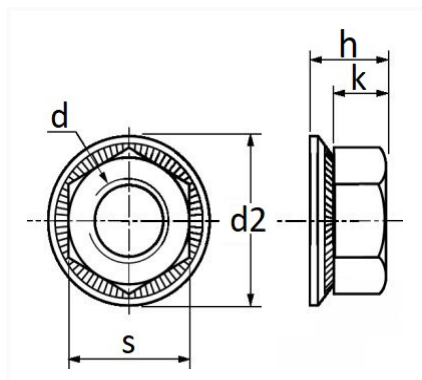

TWOLOCKMUTTER M6-1.00 NF E25-415

Item code	Number of References	Number of pieces	Conditioning
873	1	30	BEUTEL
228384	1	5	BLISTER

Technical informations	
s	10 mm
k	4.9 mm
h	7.3 mm
d	M6 x 1.00
d2	18.2 mm

Materials
STAHL 8