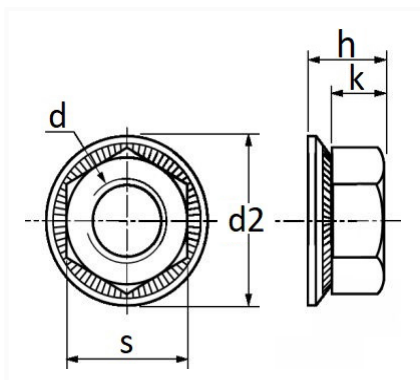

1 Allée des Bouleaux -F-95110 SANNOIS
 +33 (0)1 39 98 55 00
 info@restagraf.com

TWOLOCK NUT M5-0.80 NF E25-415

Item code	Number of References	Number of pieces	Conditioning
872	1	30	BAG
228383	1	5	BLISTER

Technical informations	
s	10 mm
k	4.4 mm
h	6.35 mm
d	M5 x 0.80
d2	14 mm

Materials
CLASS 8 STEEL

Manufacturer correspondence*			
ALTERNATIVE TO RENAULT	7703033157	PEUGEOT / CITROËN	693648

Manufacturer correspondence*