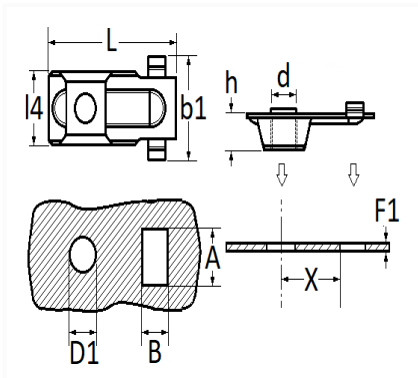

STEEL CAGE NUT M8-1.25 FOR TOWBAR

Item code	Number of References	Number of pieces	Conditioning
228347	1	2	BLISTER
315	1	6	BAG

Technical informations	
L	37.5 mm
b1	21.5 mm
l4	14.4 mm
h	7.5 mm
d	M8 x 1.25
D1	10 mm
B	10.2 mm
A	15.2 mm
F1	1 → 1.2 mm
X	13 mm