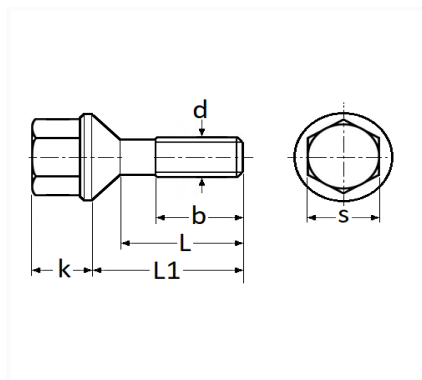

1 Allée des Bouleaux -F-95110 SANNOIS
 +33 (0)1 39 98 55 00
 info@restagraf.com

WHEEL BOLT M12-1,25 X 26 mm STEEL RIM

Item code	Number of References	Number of pieces	Conditioning
228332	1	1	BLISTER
1471	1	4	HANGING BOX

Technical informations	
s	17 mm
k	14.5 mm
L1	32 mm
L	26 mm
b	18.5 mm
d	M12 x 1.25

Materials
CLASS 8.8 STEEL

Manufacturer correspondence*			
OPEL (GM) Catalog number	3637362	PEUGEOT / CITROËN	9830088480

Manufacturer correspondence*			
SUBSTITUTABLE FOR CITROËN	540566	SUBSTITUTABLE FOR CITROËN	540584
SUBSTITUTABLE FOR PEUGEOT	540566	SUBSTITUTABLE FOR PEUGEOT	540584