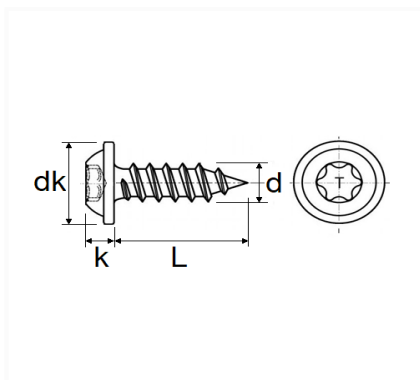

1 Allée des Bouleaux -F-95110 SANNOIS
 +33 (0)1 39 98 55 00
 info@restagraf.com

BLACK ZINC PLATED TRUSS HEAD SELF TAPPING SCREW Ø 4,8 x 19 mm NFE 25-655

| Item code | Number of References | Number of pieces | Conditioning |
|-----------|----------------------|------------------|--------------|
| 228279 | 1 | 6 | BLISTER |
| 773 | 1 | 20 | BAG |

| Technical informations | |
|------------------------|--------|
| dk | 11 mm |
| k | 2.9 mm |
| L | 19 mm |
| d | 4.8 mm |
| T | X20 |
| | |
| | |
| | |
| | |
| | |

| Materials |
|-----------|
| STEEL |