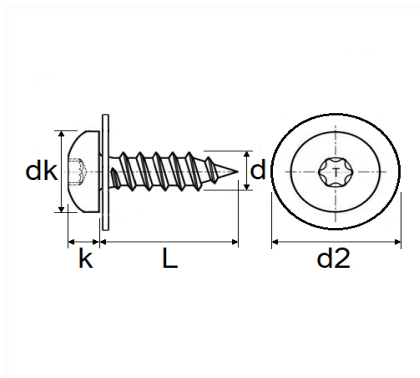

1 Allée des Bouleaux -F-95110 SANNOIS
 +33 (0)1 39 98 55 00
 info@restagraf.com

SOFT MATERIAL SCREW Ø 4,5 X 20 mm DOOR TRIM

Item code	Number of References	Number of pieces	Conditioning
228248	1	4	BLISTER
11645	1	25	BAG

Technical informations	
dk	9.5 mm
k	3.4 mm
L	20 mm
d	4.5 mm
d2	12.2 mm
T	X20