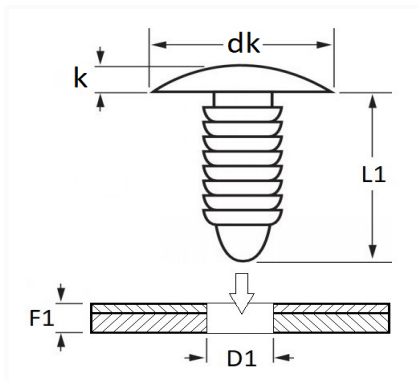

Technical informations	
dk	18 mm
k	2 mm
L1	13 mm
D1	8.2 mm
F1	2.5 mm

Materials
POLYAMIDE 66

Manufacturer correspondence*			
NISSAN	0280900QAC	RENAULT	7703077449

Manufacturer correspondence*

VOLKSWAGEN

25386729901C