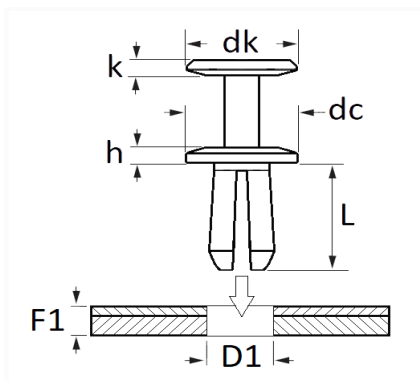

1 Allée des Bouleaux -F-95110 SANNOIS
 +33 (0)1 39 98 55 00
 info@restagraf.com

PLASTIC RIVET Ø 8 → 8,2 mm

Item code	Number of References	Number of pieces	Conditioning
228167	1	4	BLISTER
11773	1	12	BAG
42625	1	100	BOX

Technical informations	
dk	13.8 mm
k	1.9 mm
dc	17.8 mm
h	2.5 mm
L	9.9 mm
D1	8 → 8.2 mm
F1	3.7 → 4.7 mm

Materials
POLYAMIDE 6

Manufacturer correspondence*			
NISSAN	0155309611	PEUGEOT / CITROËN	6822N3

Manufacturer correspondence*