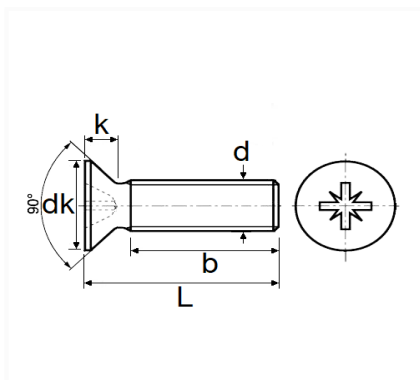

1 Allée des Bouleaux -F-95110 SANNOIS
 +33 (0)1 39 98 55 00
 info@restagraf.com

GRADE 4.8 ZINC PLATED COUNTERSUNK HEAD MACHINE SCREW M4-0.70 X 25 mm DIN 965

Item code	Number of References	Number of pieces	Conditioning
854	1	60	BAG

Technical informations	
dk	7.5 mm
k	2.2 mm
L	25 mm
b	22.5 mm
d	M4 x 0.70

Materials
STEEL