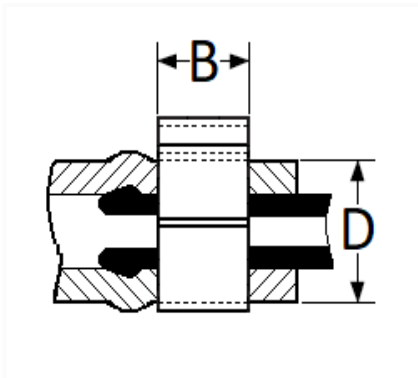

KLEMBEUGEL MET QUICK RELEASE Ø 12 mm L = 8 mm

Item code	Number of References	Number of pieces	Conditioning
227574	1	2	
7574	1	10	

Technical informations	
D	12.5 → 14 mm
B	8 mm

Materials
ROESTVRIJ STAAL X5Cr Ni18/10